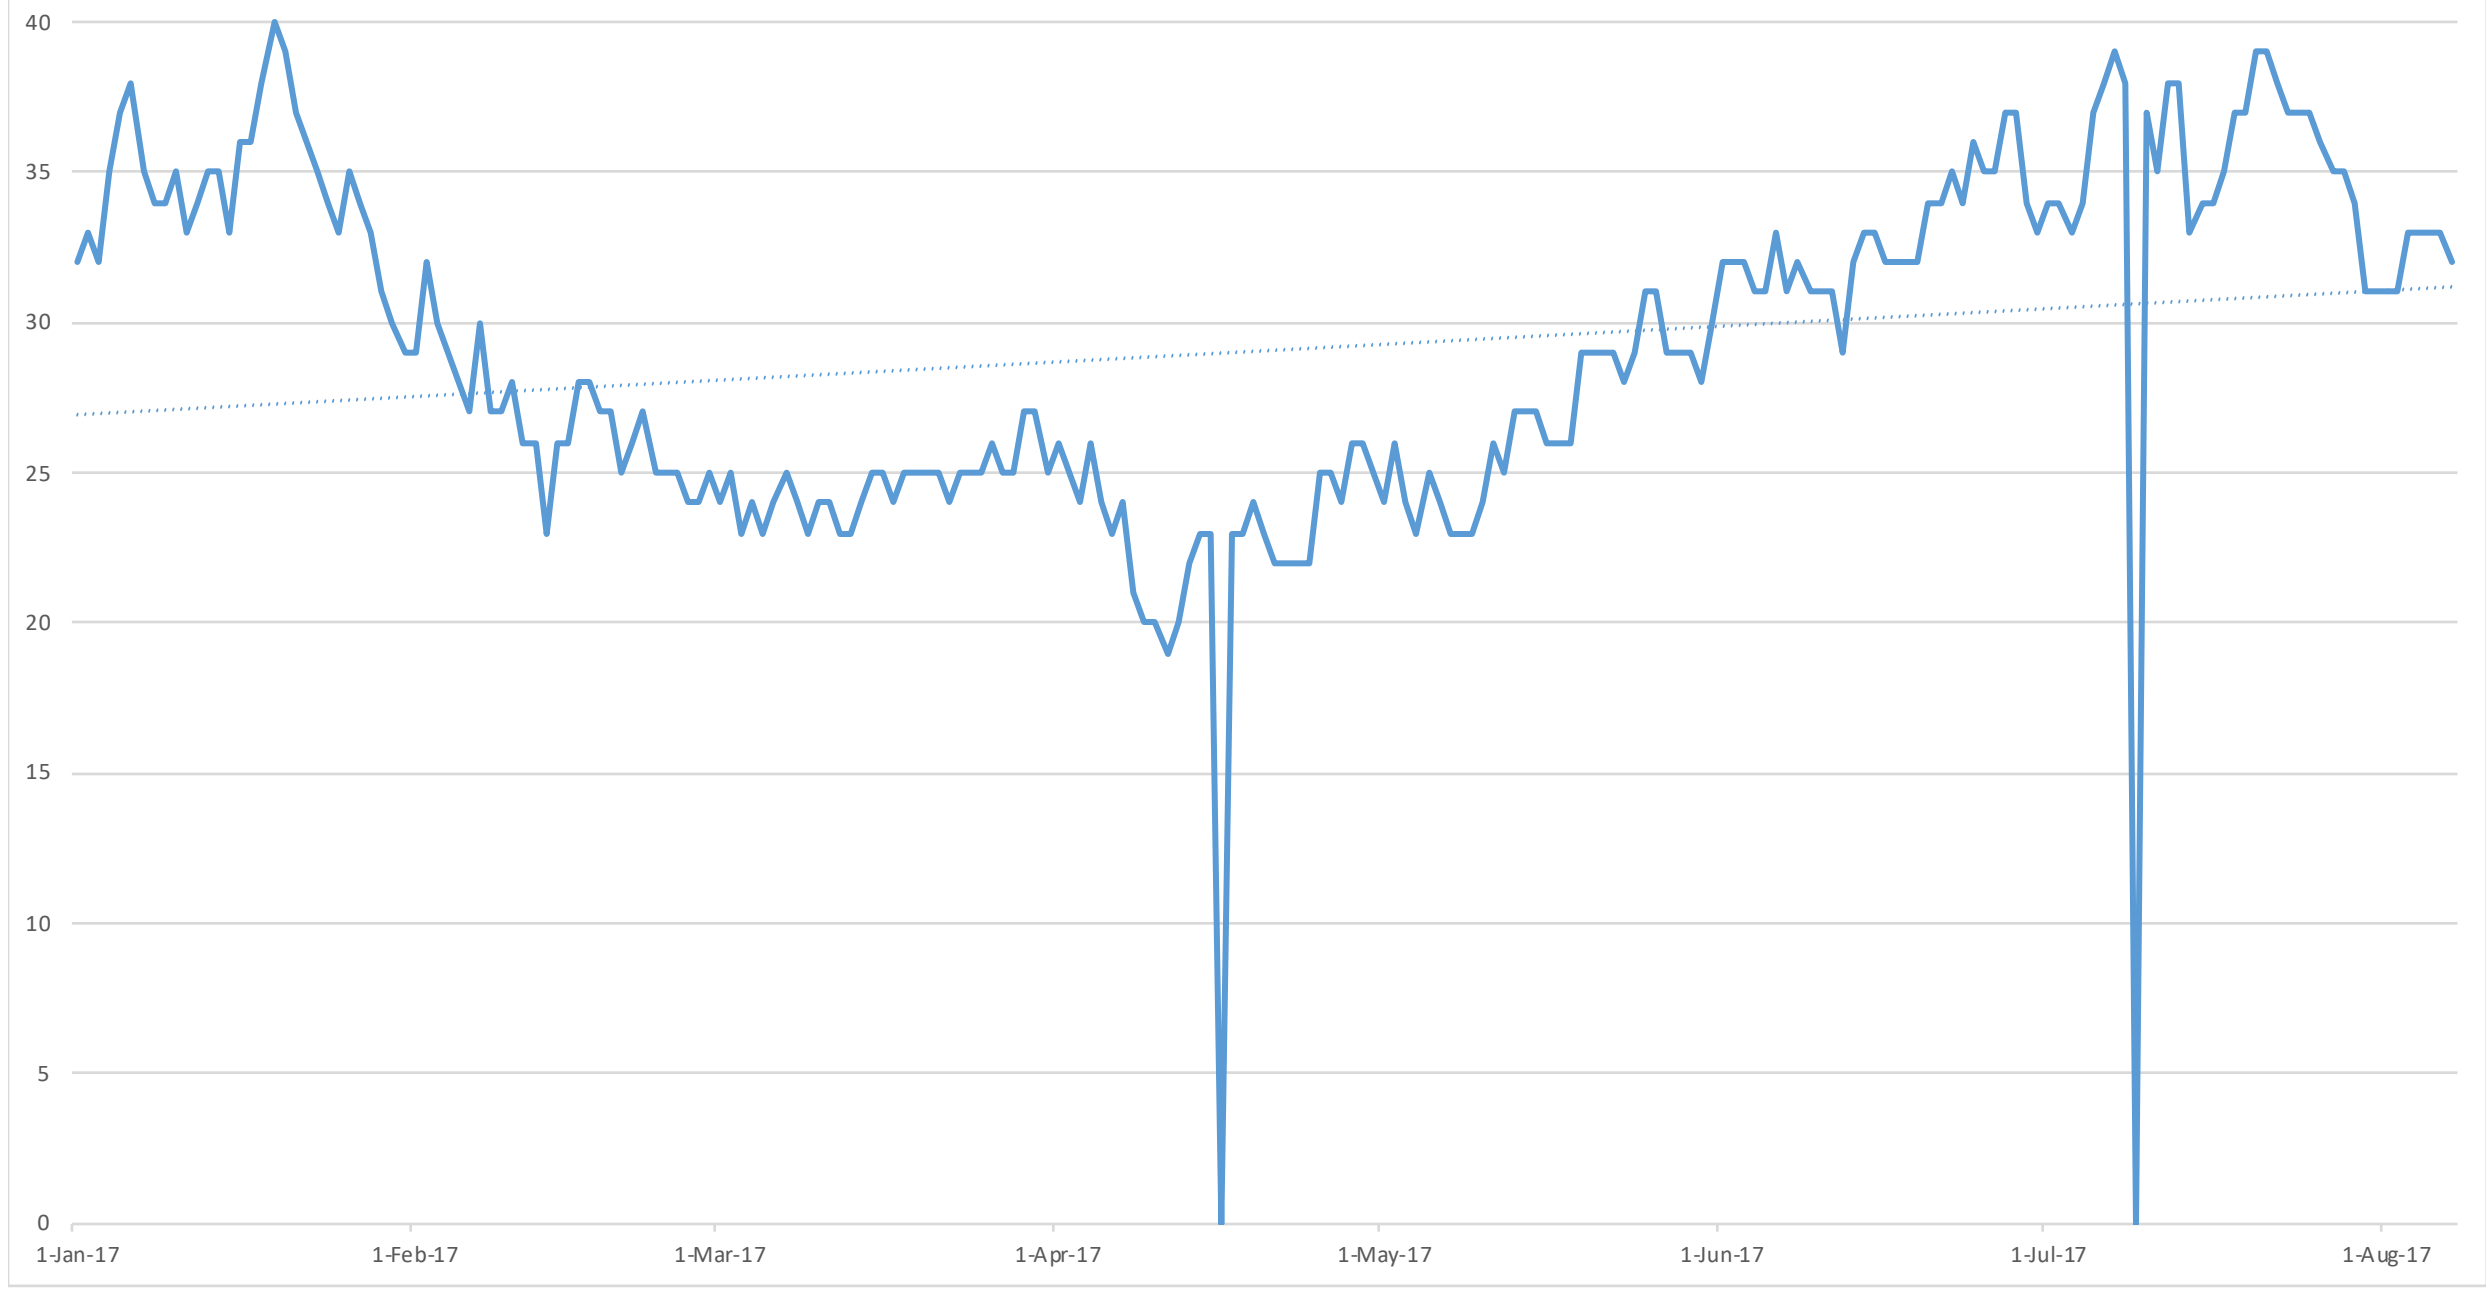

# 2017 Work Center Population Chart

Daily Average = 29.05